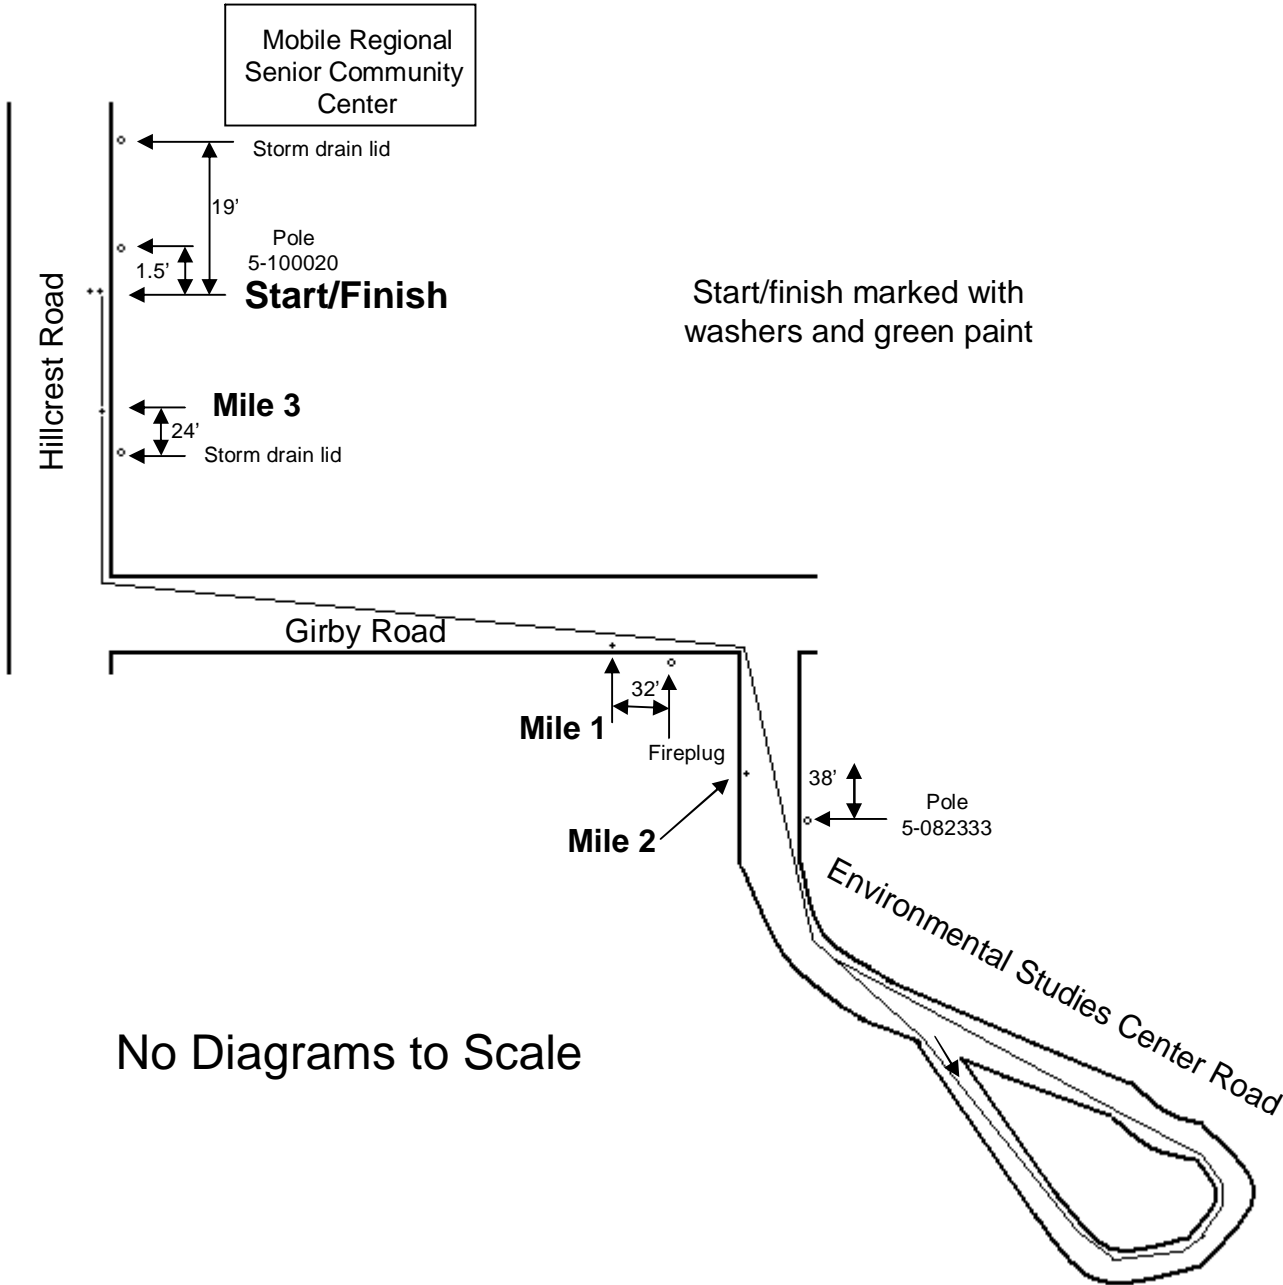

Silver Classic 5K

Mobile, Alabama

AL09017JD
Effective 05-06-2009 to 12-31-2019

Start/finish marked with washers and green paint

No Diagrams to Scale

Splits: Marked with one washer and green paint.
Locations are given explicitly on map

Measured by Jon Bowie (Daphne, AL 251-209-0887)
jonbowie@hotmail.com
25 April 2009 Calibrated on AL08007JD
Race contact: LRH Productions (251) 401-8039