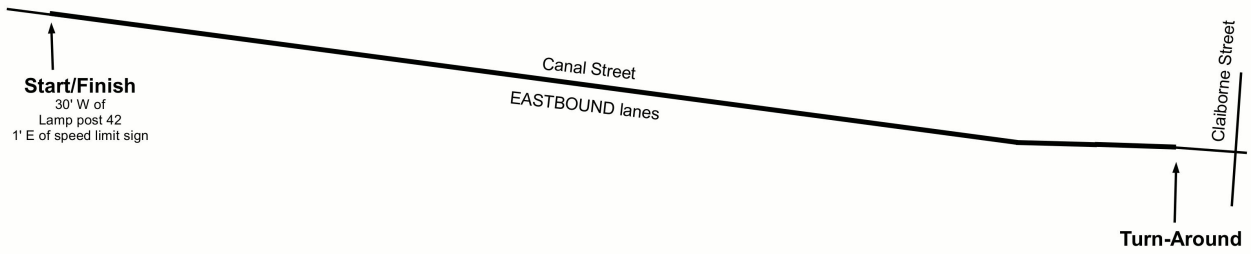

Joe Cain Classic 1 Mile
Mobile, AL

USATF Certificate AL14006JD
Effective 02/03/2014 to 12/31/2024

Measured by Jon Bowie (Daphne, AL 251-209-0887)
jnbowie@gmail.com 26 January 2014

Course was measured on the SPR
and the runners have full use of the
road unless otherwise noted.

Diagrams to scale
Start/Finish and Turn-around marked with paint and washers
Locations given explicitly
On map