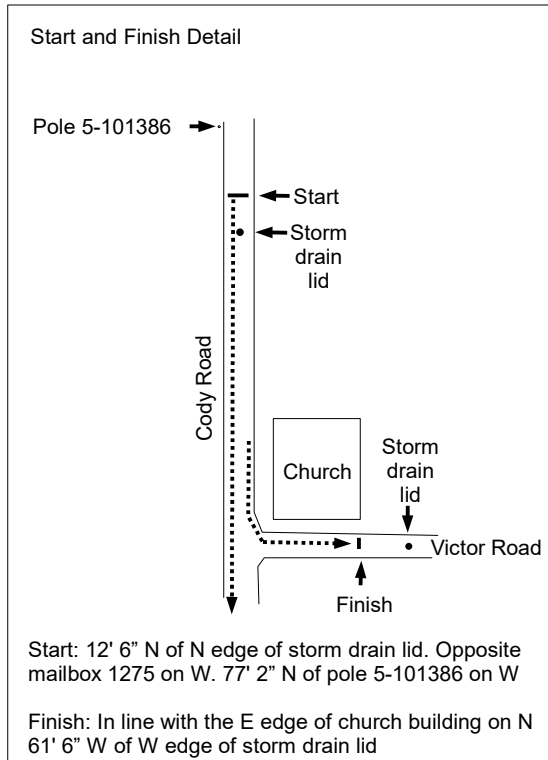

New Generation Church 5K Mobile, AL

Splits

Mile 1: 36' W of pole 5-101654 on N.
Across from NW corner of Sage Hill Apartments

Mile 2: Opposite drive 1463. 26' S of pole 5-101455 on E

Mile 3: 27' N of start line

Diagrams to scale

Start and Finish marked with paint and washers
Splits: Marked with paint and washers.

Course was measured on the SPR
and the runners have full use of the
road unless otherwise noted.

Measured by Jon Bowie (Daphne, AL 251-209-0887)
jnbowie@gmail.com 10/01/2023