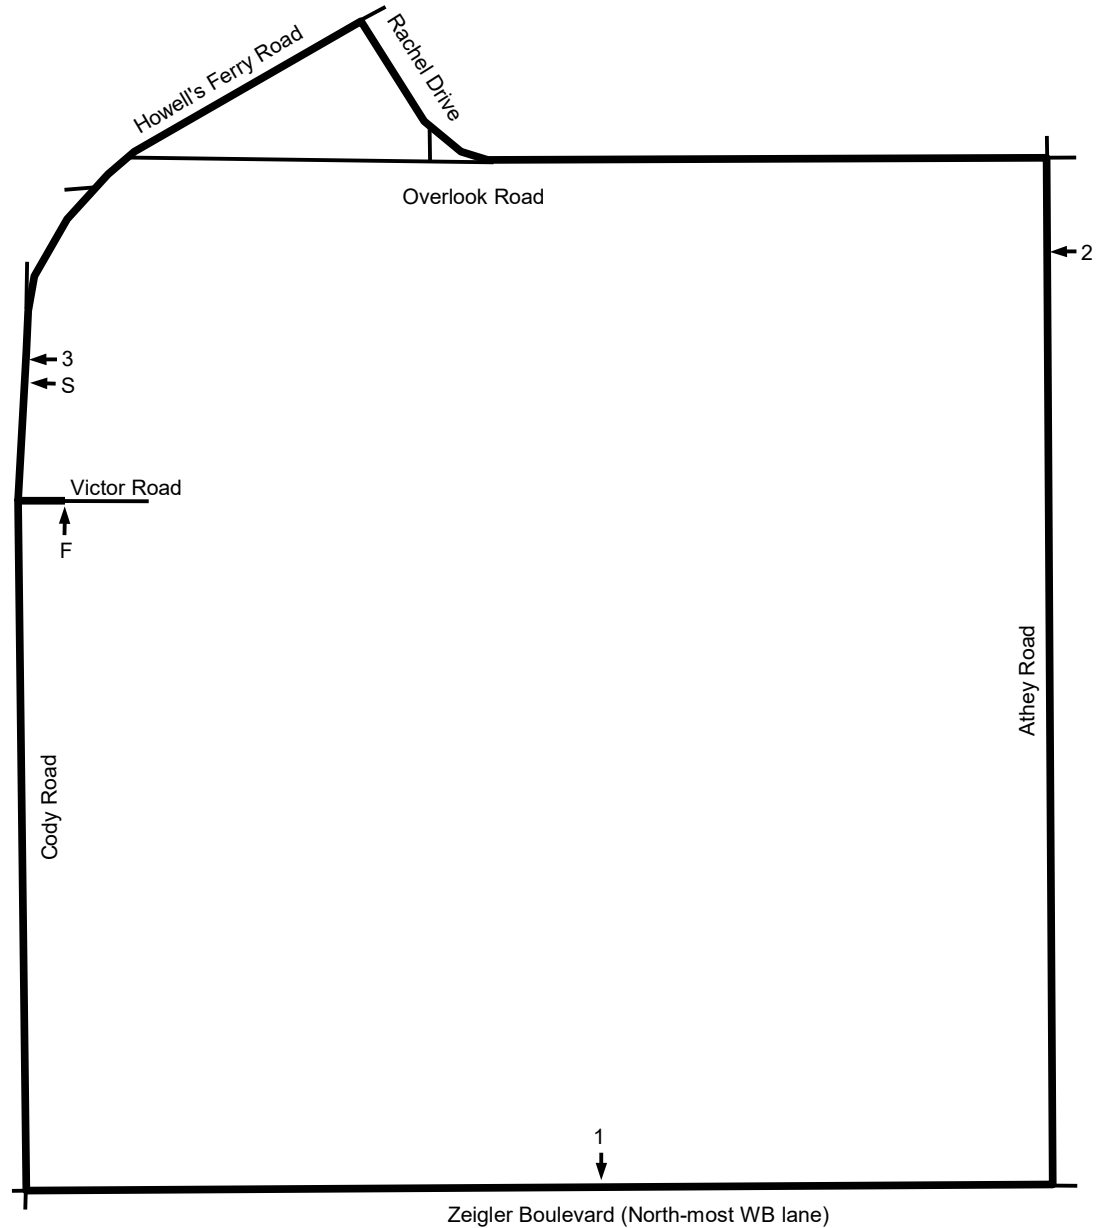

New Generation Church 5K Mobile, AL

Splits

Mile 1: 36' W of pole 5-101654 on N.
Across from NW corner of Sage Hill Apartments

Mile 2: Opposite drive 1463. 26' S of pole 5-101455 on E

Mile 3: 27' N of start line

Diagrams to scale

Start and Finish marked with paint and washers
Splits: Marked with paint and washers.

Course was measured on the SPR
and the runners have full use of the
road unless otherwise noted.

Measured by Jon Bowie (Daphne, AL 251-209-0887)
jnbowie@gmail.com 10/01/2023